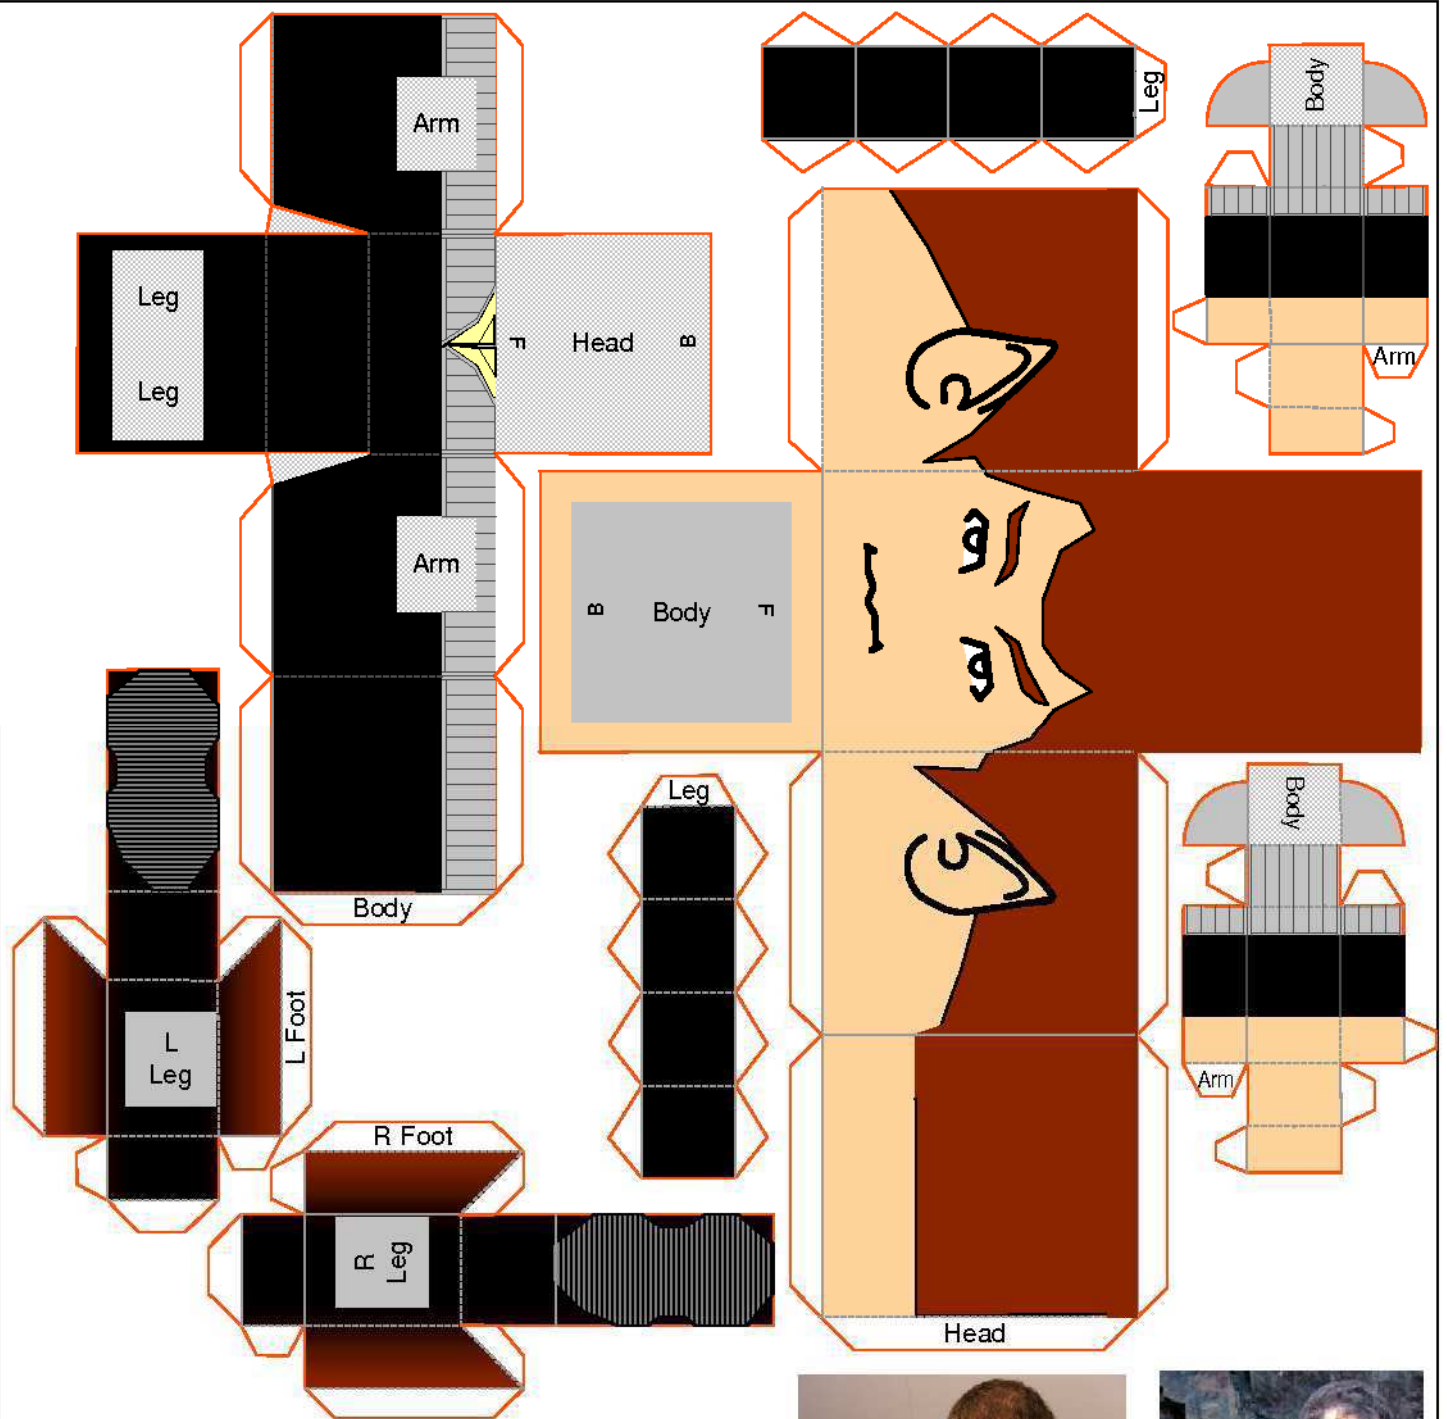

"F" Denotes a front facing panel and "B" a back facing panel